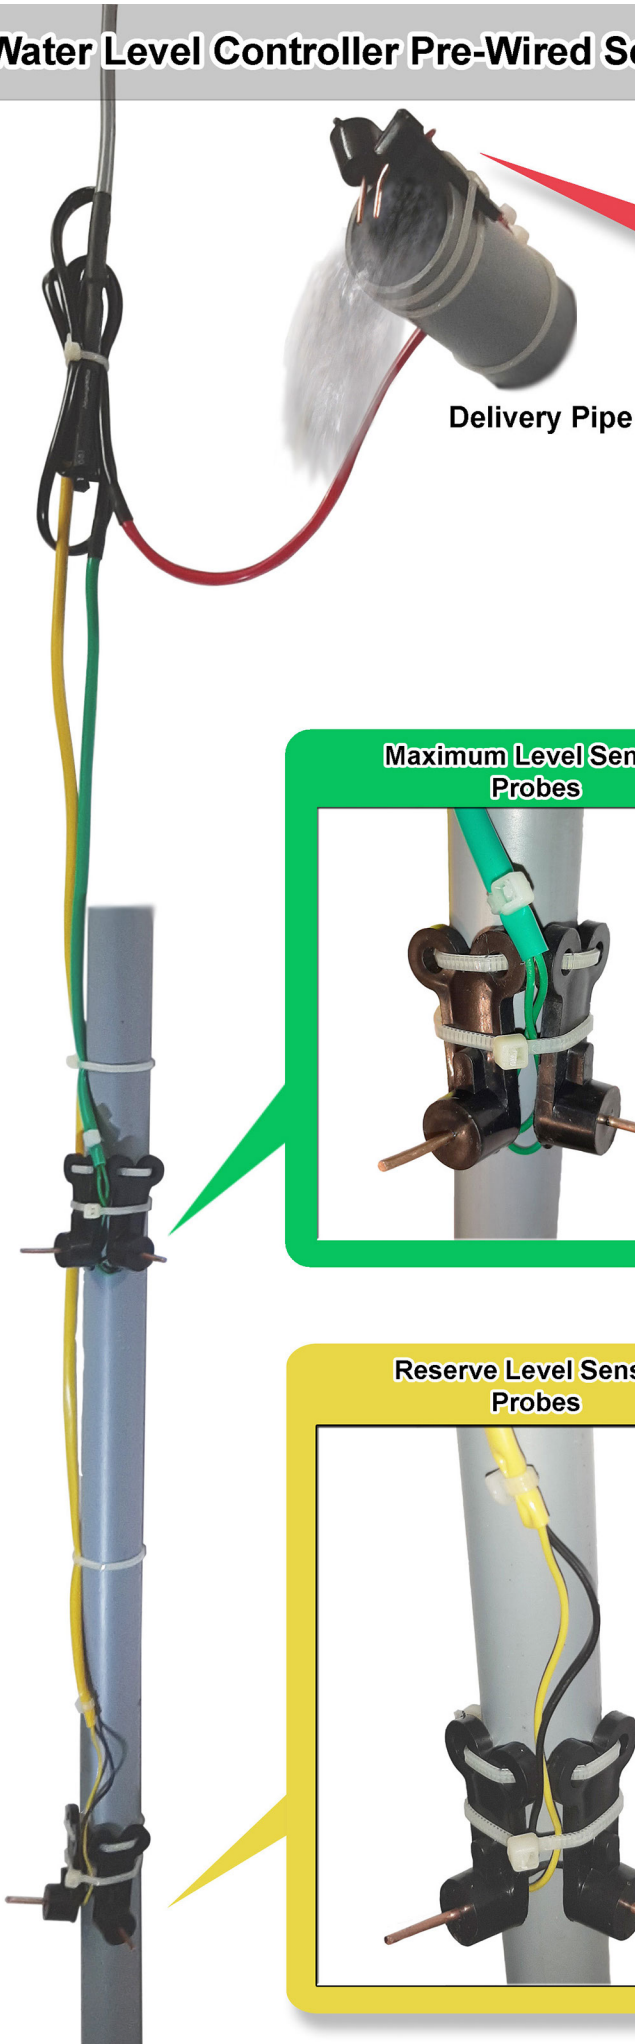

Digitix Water Level Controller Pre-Wired Sensor Probes - DWLC-WKMxx series

MAIN TANK

Delivery Pipe

Dry-run Sensor Probes

Maximum Level Sensor Probes

Reserve Level Sensor Probes