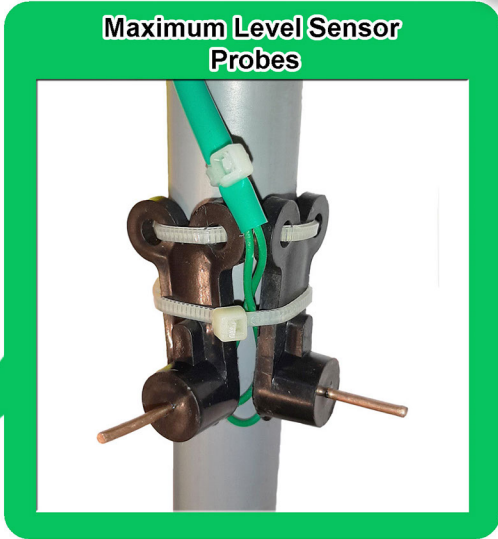

Digitix Water Level Controller Pre-Wired Sensor Probes - DWLC-WKMxx series

MAIN TANK

Delivery Pipe

Dry-run Sensor Probes

Maximum Level Sensor Probes

Reserve Level Sensor Probes