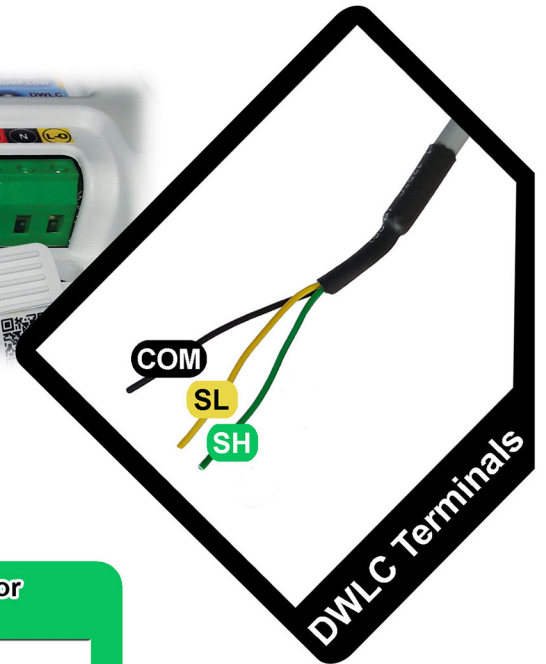

Digitix Water Level Controller Pre-Wired Sensor Probes - DWLC-WKSxx series

SUMP
TANK

Adequate Level Sensor Probes

Minimal Level Sensor Probes