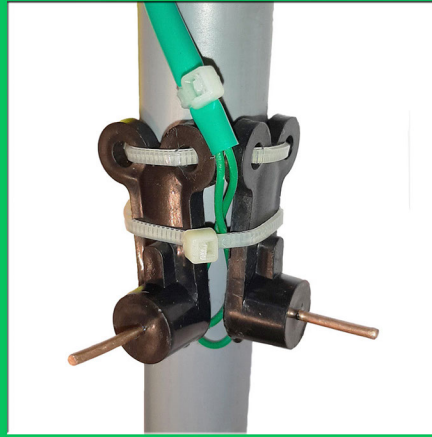

Digitix Water Level Controller Pre-Wired Sensor Probes - DWLC-WKSxx series

SUMP
TANK

Adequate Level Sensor Probes

Minimal Level Sensor Probes